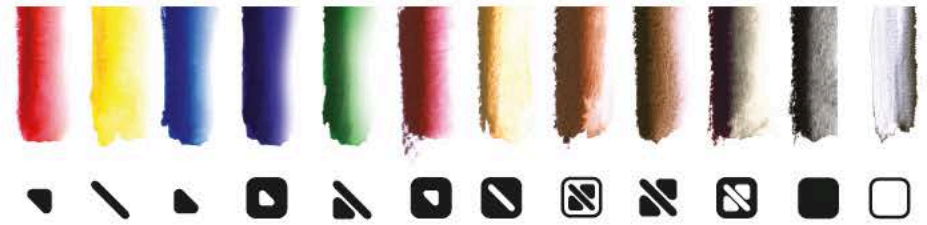

EARTH COLORS

SANGUINE

OCHRE

SEPIA

BROWN

DARK BROWN

BLACK CARBON

VIARCO
FABRICA PORTUGUESA DE LÁPIS

MADE IN PORTUGAL
WWW.VIARCO.PT

RED, YELLOW, BLUE, SANGUINE, OCHRE, SEPIA, BROWN, DARK BROWN, BLACK CARBON, WHITE and GRAPHITE.

MAGENTA, DARK BLUE, GREEN are coming soon...

COLOR IDENTIFICATION SYSTEM FOR COLORBLIND PEOPLE
© COLORADD